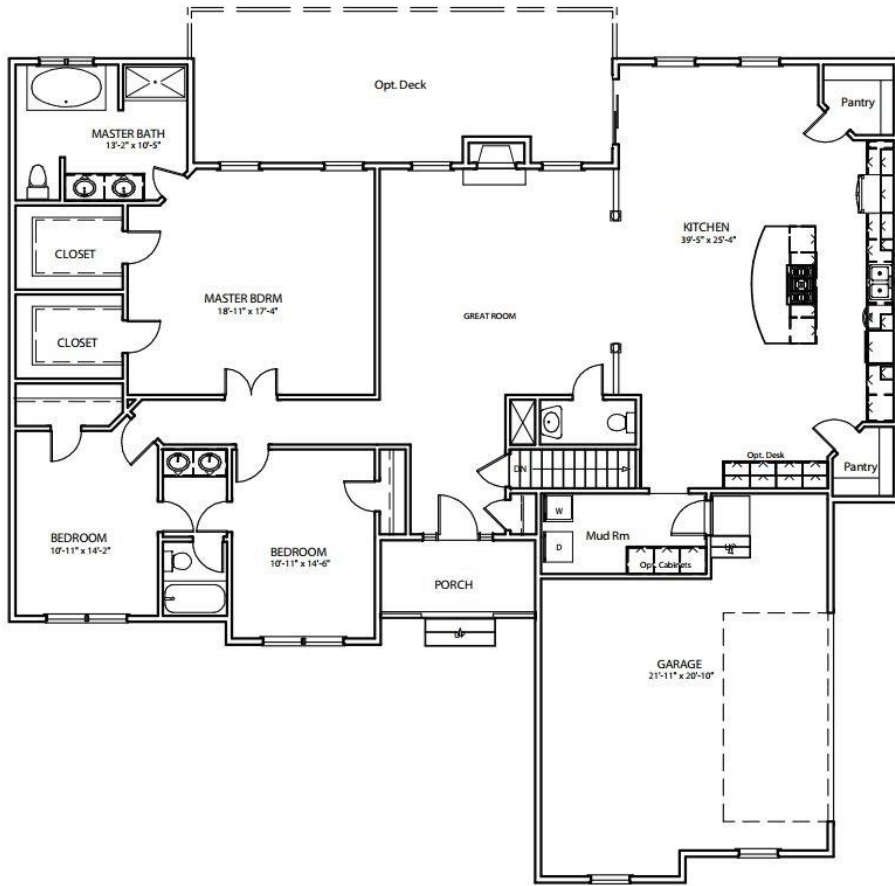

# THE WAYNESBORO

2,435 SQFT

WWW  .COM

EXCEEDING EXPECTATIONS  
Since 1989

MAIN LEVEL

BASEMENT LEVEL