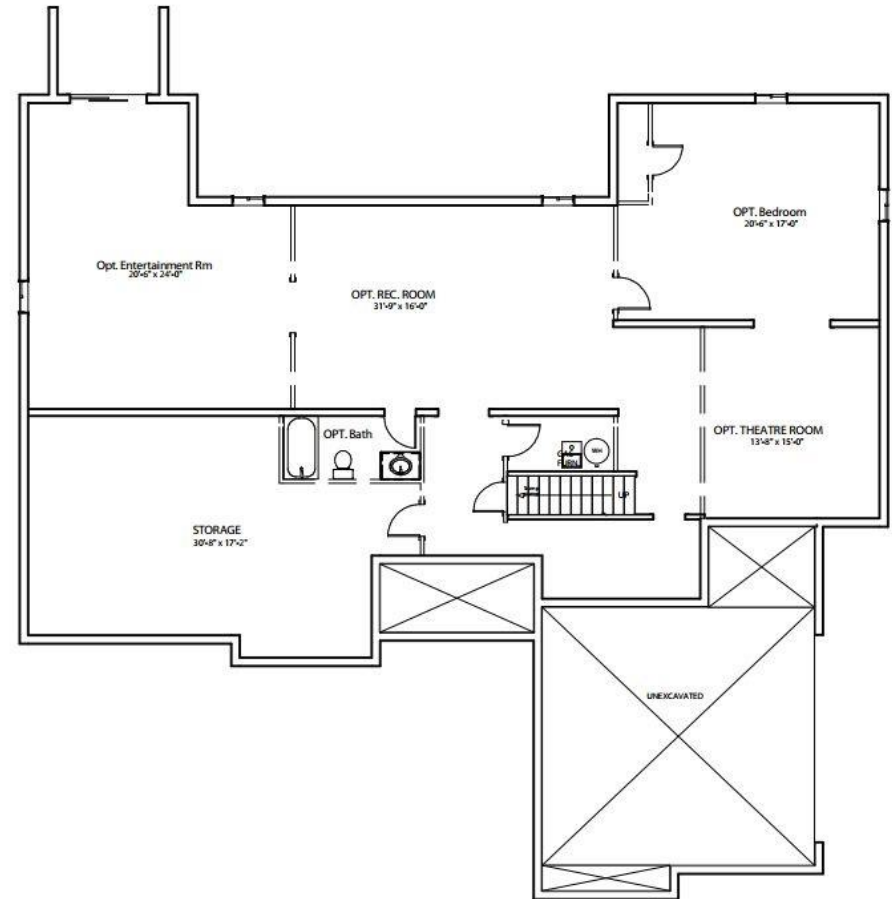

# THE WAYNESBORO

2,435 SQFT

WWW  .COM

EXCEEDING EXPECTATIONS  
Since 1989

MAIN LEVEL

BASEMENT LEVEL