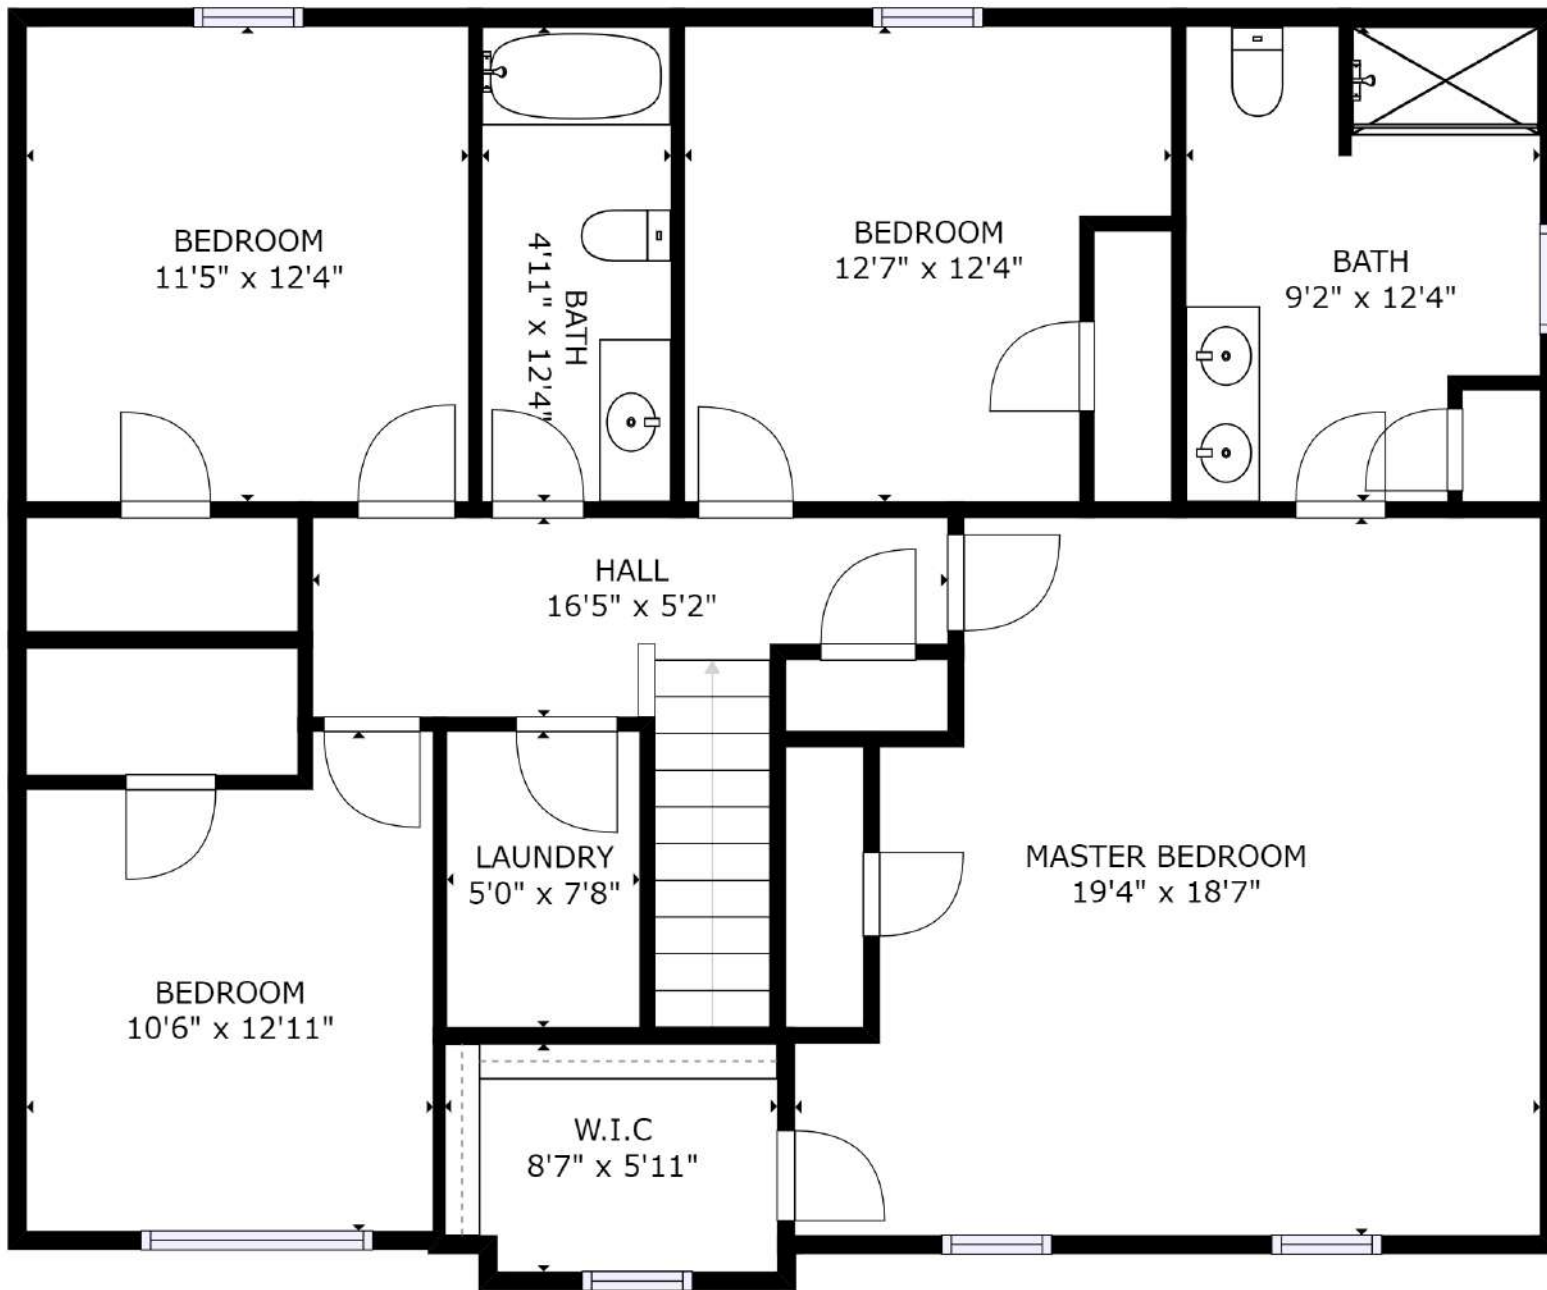

GROSS INTERNAL AREA
FLOOR 1: 860 sq ft, FLOOR 2: 943 sq ft
FLOOR 3: 1236 sq ft
TOTAL: 3038 sq ft
SIZES AND DIMENSIONS ARE APPROXIMATE, ACTUAL MAY VARY.

GROSS INTERNAL AREA
 FLOOR 1: 860 sq ft, FLOOR 2: 943 sq ft
 FLOOR 3: 1236 sq ft
 TOTAL: 3038 sq ft

SIZES AND DIMENSIONS ARE APPROXIMATE, ACTUAL MAY VARY.

GROSS INTERNAL AREA
 FLOOR 1: 860 sq ft, FLOOR 2: 943 sq ft
 FLOOR 3: 1236 sq ft
 TOTAL: 3038 sq ft

SIZES AND DIMENSIONS ARE APPROXIMATE, ACTUAL MAY VARY.