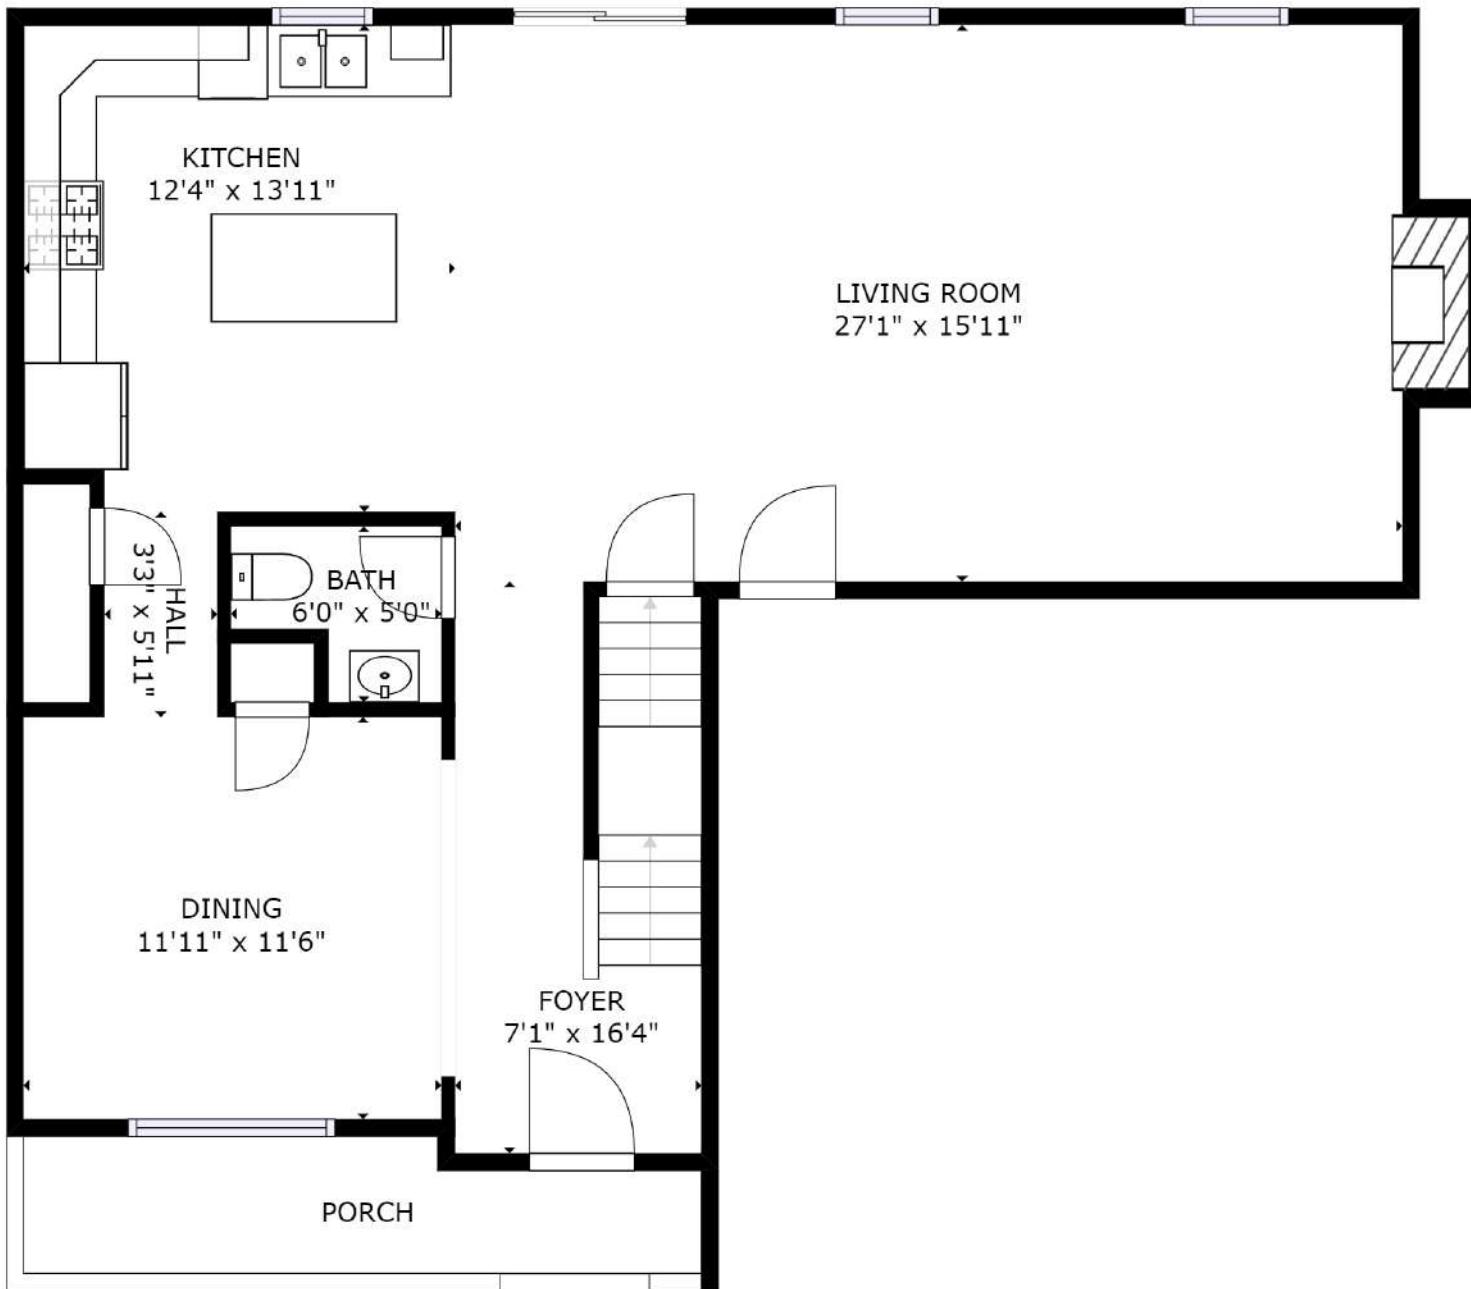

GROSS INTERNAL AREA
FLOOR 1: 860 sq ft, FLOOR 2: 943 sq ft
FLOOR 3: 1236 sq ft
TOTAL: 3038 sq ft
SIZES AND DIMENSIONS ARE APPROXIMATE, ACTUAL MAY VARY.

GROSS INTERNAL AREA
 FLOOR 1: 860 sq ft, FLOOR 2: 943 sq ft
 FLOOR 3: 1236 sq ft
 TOTAL: 3038 sq ft

SIZES AND DIMENSIONS ARE APPROXIMATE, ACTUAL MAY VARY.

GROSS INTERNAL AREA
 FLOOR 1: 860 sq ft, FLOOR 2: 943 sq ft
 FLOOR 3: 1236 sq ft
 TOTAL: 3038 sq ft

SIZES AND DIMENSIONS ARE APPROXIMATE, ACTUAL MAY VARY.